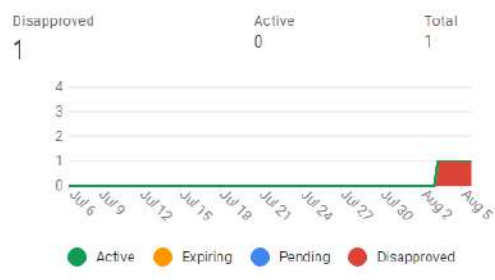

- Overview
- Products
- Performance
- Marketing
- Growth

< 1 of 2 >

Verify and claim your store's website To start showing your products on Google, you need to Google know that you own your website

Let's get you set up

Finish your remaining steps to Show products on Google

Shopping ads

Continue

TOOLS

- Shipping and returns
- Regions
- Sales tax
- Business information
- Free listings setup
- Advertise products on Google

SETTINGS

- Content API
- Account settings
- Account access
- Preferences
- **Linked accounts**
- Automatic improvements
- SFTP / GCS
- Conversion settings

Click here to link google ads account with GMC

Free listings

All countries

Diagnostics >