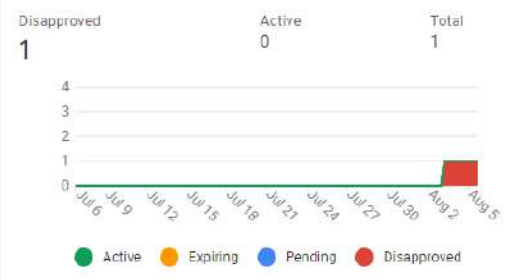

Shopping ads

All countries

Diagnostics >

Performance (Shopping ads)

Performance (free listings)