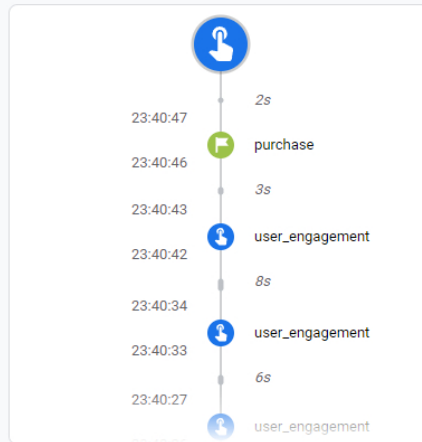

+ Create

Data display

- Events
- Key events
- Audiences
- Comparisons
- Custom definitions
- Channel groups
- Attribution settings
- Reporting identity
- DebugView**

Product links

Debug Device 0

TOP EVENTS 27 TOTAL
LAST 30 MINS 25 2 0

page_view	10
user_engagement	7
scroll	4
add_to_cart	2
purchase	2

USER PROPERTIES ACTIVE NOW

client_id	8.30293e+08
non_personalized_ads	0