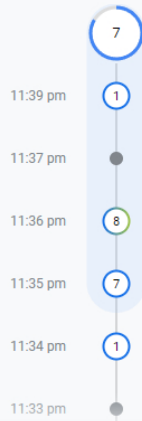

+ Create

Data display

- Events
- Key events
- Audiences
- Comparisons
- Custom definitions
- Channel groups
- Attribution settings
- Reporting identity
- DebugView**

Product links

Debug Device 0

TOP EVENTS 27 TOTAL
LAST 30 MINS 25 2 0