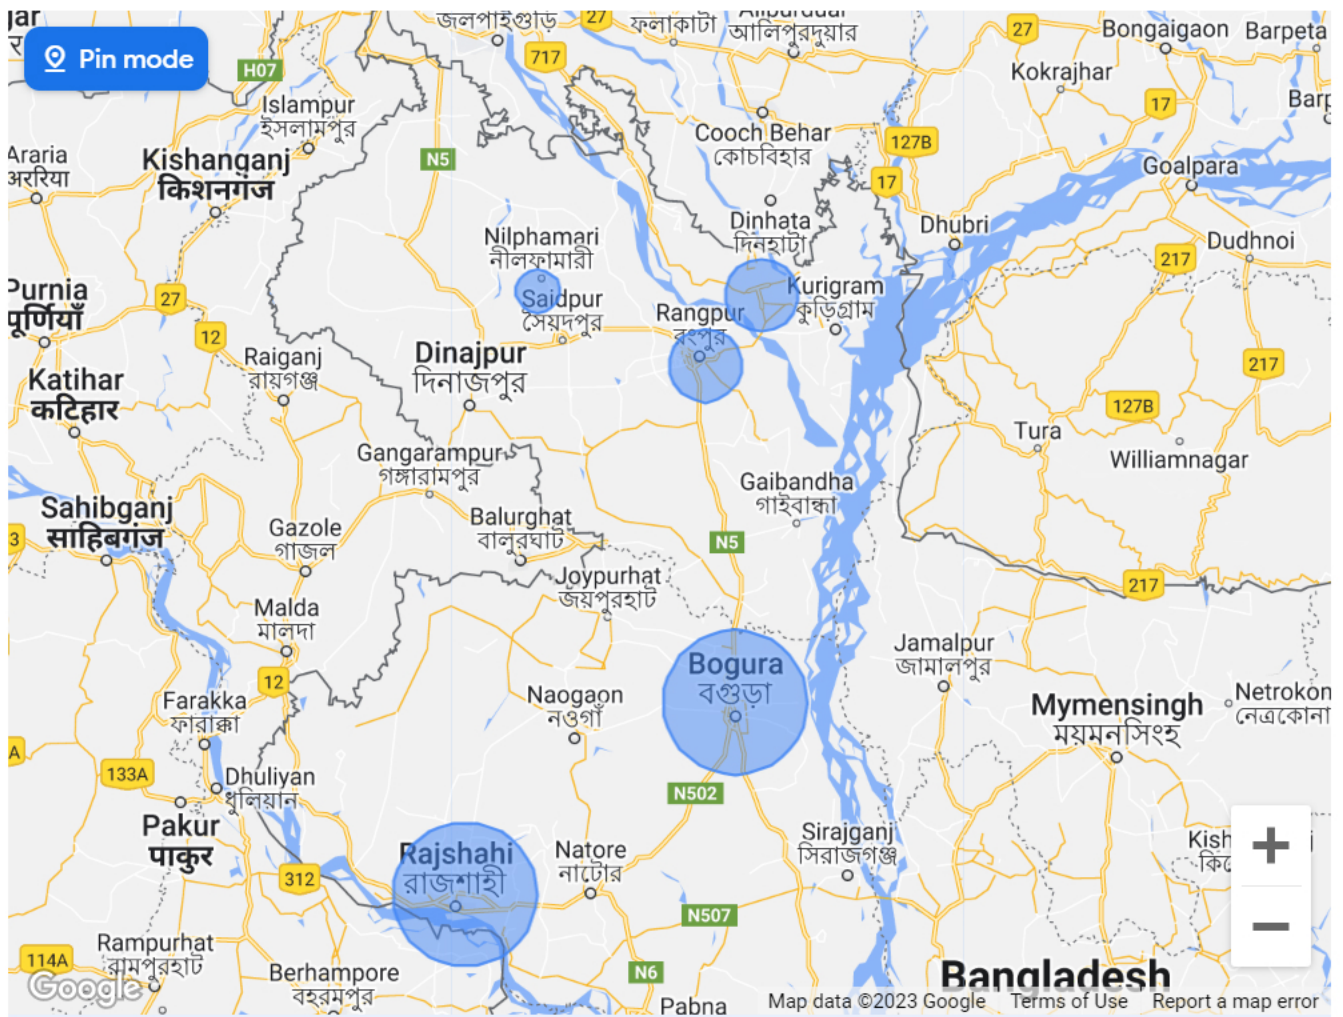

Location Radius

Pin mode

Enter a place name, address or c...

20

km ▼

- Targeted locations (5)
- 20 km around (24.404439, 88.630... radius)
 - 20 km around (24.883748, 89.372... radius)
 - 10 km around (25.718890, 89.290... radius)
 - 10 km around (25.894449, 89.445... radius)

Highlighted areas represent places advertisers can target or exclude with Google Ads location targeting. [Learn more](#)

Cancel

Save

Set up conversion actions manually:

- If you use transaction specific values, transaction IDs, and/or
- If you want to measure clicks on buttons or links.